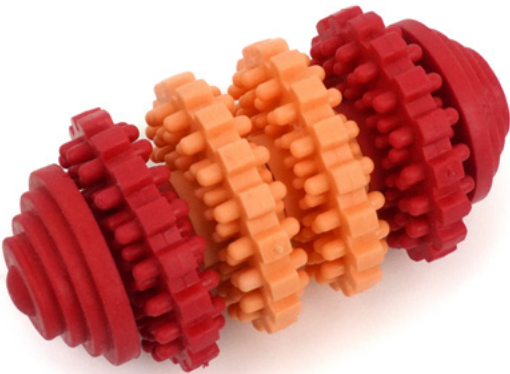

Others

TEETH CLEANER

Treat dispenser!