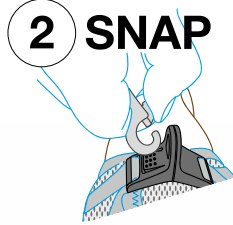

<http://dogfinder.mycurli.com>

NEW - The simplest and safest dog harness closure in the world. The curli clasp

PATENTED

1 CLICK

2 SNAP

3 GO

Ultrastrong and safe POM-clasp and D-ring all-in-one.
Up to 100 kg|220 lbs. / M - XL
70 kg|154 lbs. / 3XS - S