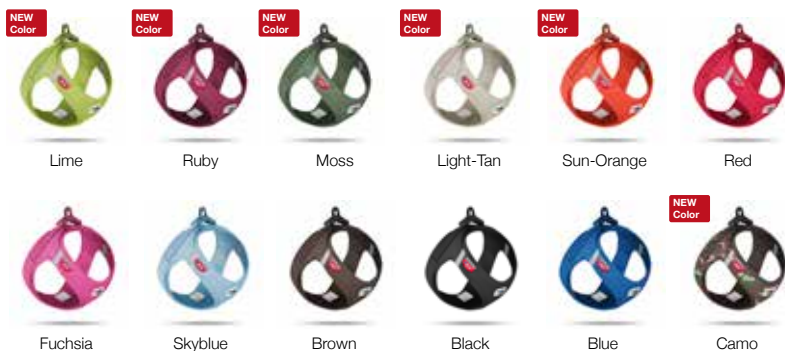

All products at a glance

Vest Harness curli Clasp I Page 12