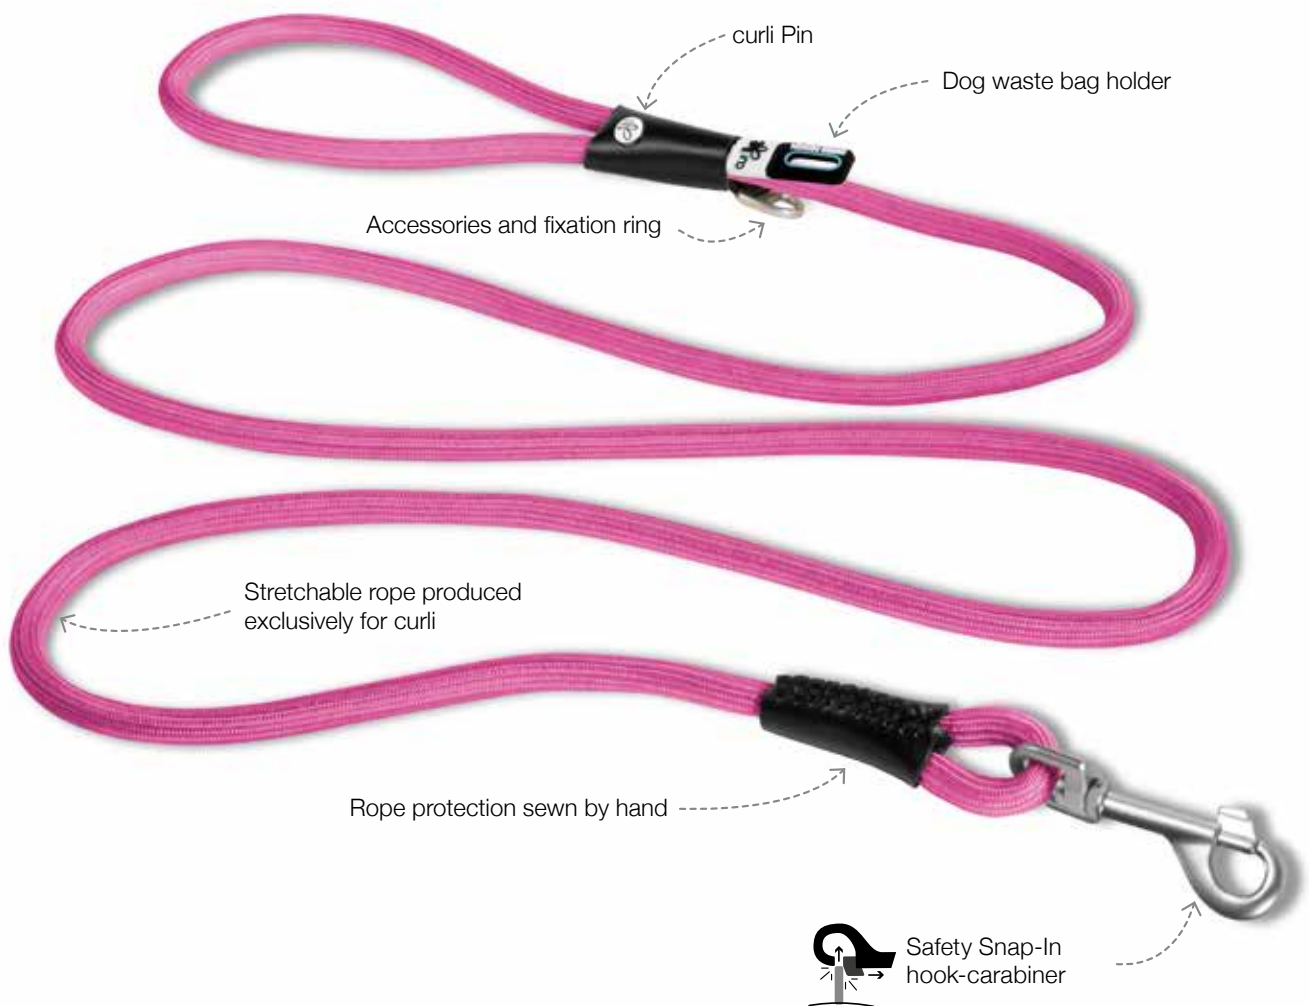

- Size adjustable around the neck and chest for an ideal fit
- Velcro closures at the neck area to help setting the neck circumference
- Padded buckles and thus no pressure points
- Two D-rings to attach the leash, on top of the neck for optimal control, in the back area for pulling use
- All around reflective seams for added safety in the dark
- Padded handle for holding and lifting
- Reinforced wired seams for better dimensional stability

Stretch Comfort Leash

The shock-absorbing and comfortable rope leash for chooke- and stress-free guiding and commanding

Suddenly the dog sees something and his instincts lead him to start running. This develops enormous powers, which can injure both dog and owner. That is why curli has developed a rope leash that significantly reduces the jerk when a dog is being restrained. The core and sheath of the rope can be adjusted. This is more convenient for everyone and ensures safe command transmission.

Function & Design

- 1,8 m / 5.9 feet long
- Ø 8 mm / 0.31 inch (M) or Ø 10 mm / 0.39 inch rope diameter (L)
- For dogs up to 25 kg / 55 lb (M) or up to 40 kg / 88 lb (L)
- Shock absorbing rope for stress-free control
- Ultra-soft rope for the best comfort and safety
- Dog waste bag holder
- Snap-in safety carabiner
- Better haptic perception compared to a normal leash