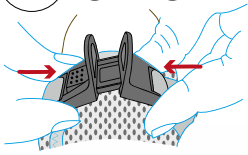

<http://dogfinder.mycurli.com>

NEW - The simplest and safest dog harness closure in the world. The curli clasp

PATENTED

1 CLICK

2 SNAP

3 GO

Ultrastrong and safe POM-clasp and D-ring all-in-one.
Up to 100 kg|220 lbs. / M - XL
70 kg|154 lbs. / 3XS - S