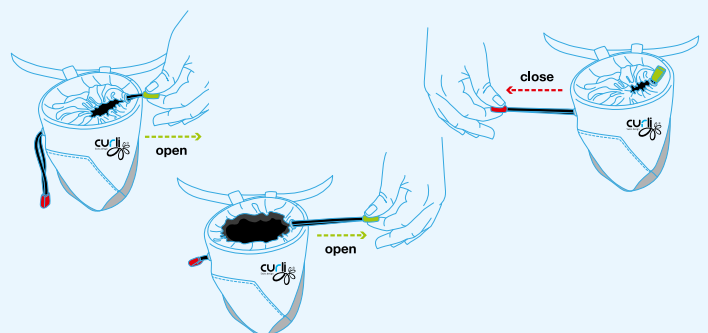

Function & Design

- Innovative locking system which can be operated with one hand
- Patch pocket for the clicker or other small tools for training
- Nylon waist strap with light aluminum buckle 110 cm / 3.6 feet long
- Inner bag made of waterproof nylon material
- Abrasion-proof and easy to clean polyester outer material
- Diameter 11.5 cm / 4.5 inch, height 18.5 cm / 7.2 inch