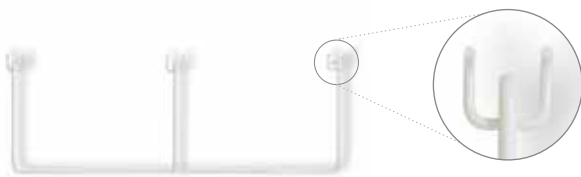

POS Displays small

POS Small Display Poly
PN3138

Iuumi Display pre-packed
PN2888

POS Small Display Packages

Shelf Wall Tools

U-Bar Euronorm Shelf Wall

The U-Bar offers space for 14
Vest Harnesses
PN2066

Dog Modell