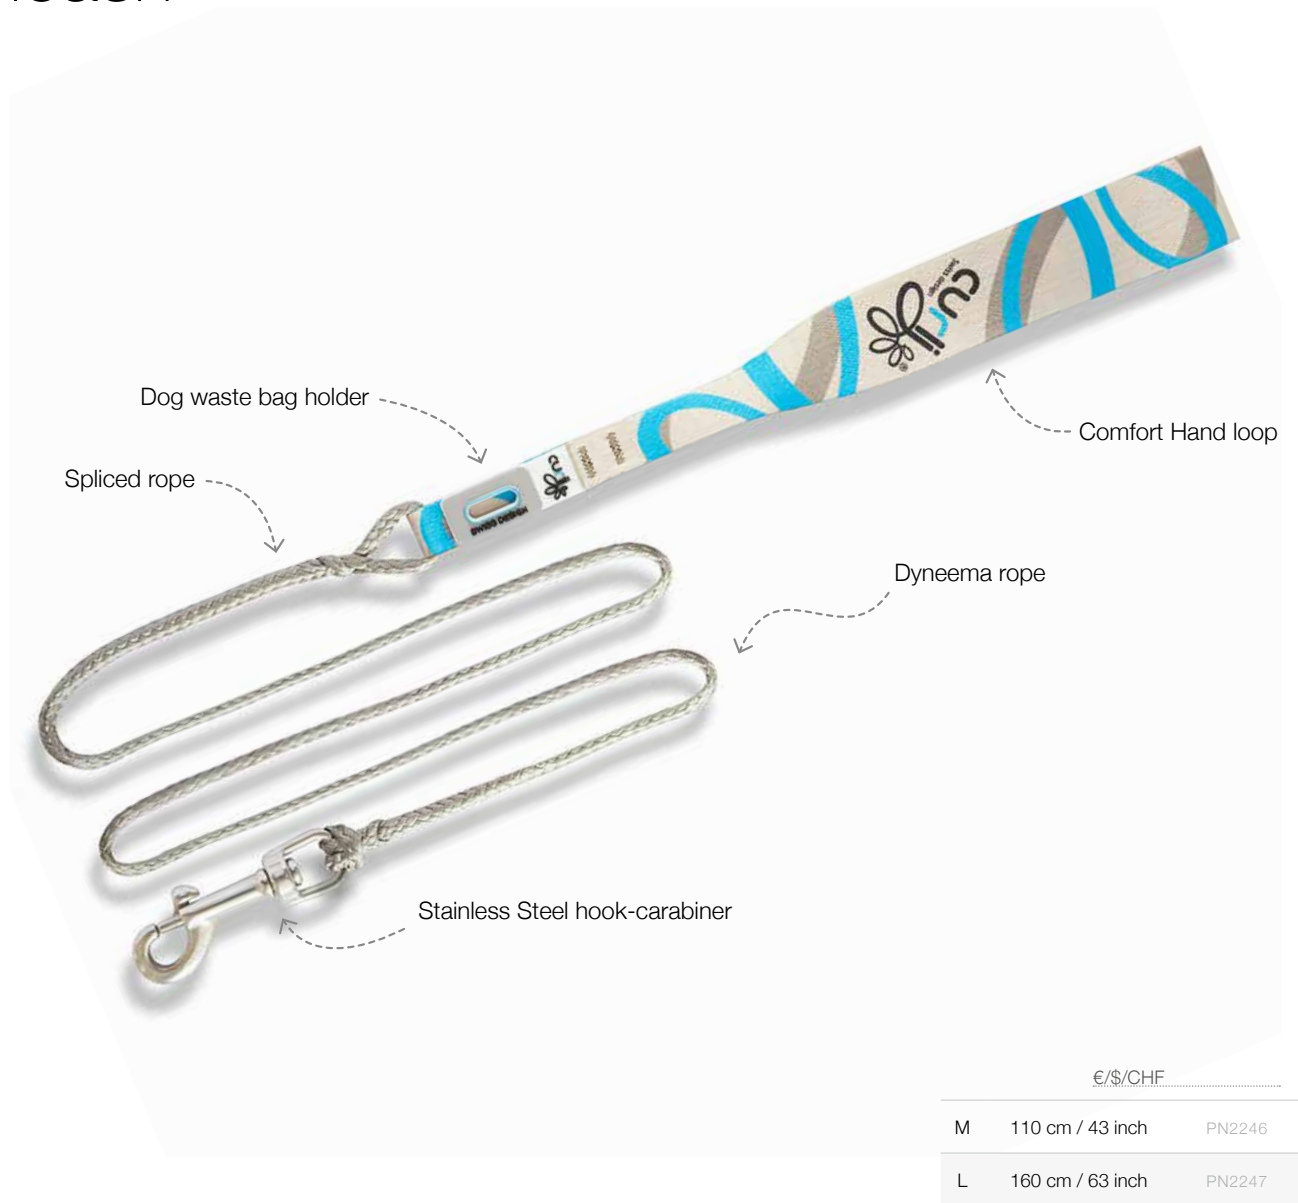

L ø 10 mm / 0.39 inch PN2882 PN2884 PN2886 PN2893 PN2610 PN2614 PN2624 PN2880 PN2620 PN2618 PN2622 PN2626 PN2612 PN2616

Cavapoo
Stretch Comfort Leash Ruby
Vest Harness curli Clasp Ruby Size XS
Weight 4.5 kg / 9.92 lb

Ultra Strong Pocket Leash

The smallest, lightest and strongest leash

From our time in outdoor sports, we know that every tool needs to be small, light, comfortable and functional - without compromises. We apply this principle to our new Ultra Strong Pocket Leash. All components are made of the best materials that modern technology has to offer. The base material is Dyneema, a high-quality fibre, which is 1.7 times stronger than steel. For the hand strap, we use variable webbing for more comfort and with the splice technology we achieve unbreakable seams. In addition, we integrate a stainless steel snap hook-carabiner. All of these components combined create the most compact, lightest weight and strongest leash on the market.

Function & Design

- Ultra strong Dyneema rope 1.7 times stronger than steel
- Spliced loops on the Dyneema rope for a long and safe product life span
- Variable Webbing hand strap, the most comfortable hand strap on the market
- 2 lengths available: 160 cm / 63 inch & 110 cm / 43 inch Pocket foldable, the leash disappears in your pocket it's so small and foldable
- Ultra light, it feels as if you do not have a leash in your hand
- Stainless Steel snap hook, 5 times stronger than regular snap hooks
- Dog waste bag holder; to always have a poop bag at hand