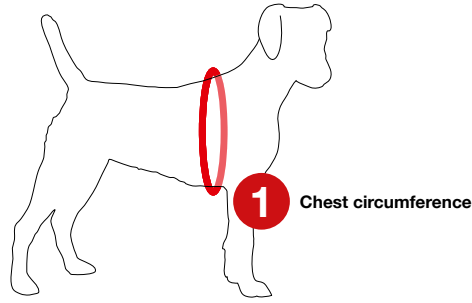

Size Chart

	3XS	2XS	XS	S	M	L	XL	XS	S
Chest circumference 1	26.7 – 30.1 cm 10.51 – 11.85 inch	30.2 – 33.8 cm 11.86 – 13.30 inch	33.9 – 38.2 cm 13.34 – 15.03 inch	38.3 – 43.3 cm 15.04 – 17.04 inch	43.4 – 49.0 cm 17.05 – 19.29 inch	49.1 – 55.4 cm 19.30 – 21.81 inch	55.5 – 62.7 cm 21.82 – 24.68 inch	28 - 34 cm 11,02 - 13.38 inch	34 - 40 cm 13.39 - 15.74 inch
Max. Head circumference 2								max. 22 cm max. 8.66 inch	max. 27 cm max. 10.62 inch

	Weight	kg	lbs	3XS	2XS	XS	S	M	L	XL	XS	S
Chihuahua	1.5 - 3		3 - 7	●	●	●					●	
Yorkshire Terrier	2 - 3.2		4 - 7	●	●	●					●	●
Pekinese	3 - 5.4		7 - 12		●	●	●				●	●
Pomeranian	3 - 5		7 - 11		●	●	●					●
Maltese	3 - 4		7 - 9			●	●	●				●
Havanese	5 - 8		12 - 18				●	●				●
Dachshund	5 - 9		12 - 20				●	●	●			●
Jack Russell Terrier	6 - 9		13 - 20				●	●	●			
Shih Tzu	5 - 7.5		11 - 17					●	●			
West Highland Terrier	6 - 10		13 - 22					●	●			
Scottish Terrier	8 - 10		18 - 22						●	●		
Mops	6.3 - 8.1		14 - 18						●	●		
French Bulldog	8 - 14		18 - 31						●	●		
Foxterrier	6 - 8.25		13 - 18						●	●		
Beagle	12 - 15		20 - 24						●	●		
Cocker Spaniel	12 - 16		26 - 35							●		
Border Collie	12 - 20		26 - 44									
Dalmatian	15 - 32		33 - 71									
Airdale Terrier	18 - 29		40 - 64									
Collie	18 - 29		40 - 64									
Golden Retriever	25 - 34		55 - 75									
Boxer	25 - 32		55 - 71									
Labrador Retriever	25 - 36		55 - 79									
Dobermann	27 - 45		60 - 99									
Greyhound	26 - 40		57 - 88									
German Sheperd Dog	22 - 40		49 - 88									
Rottweiler	35 - 60		77 - 132									
Rhodesian Ridgeback	29 - 41		64 - 90