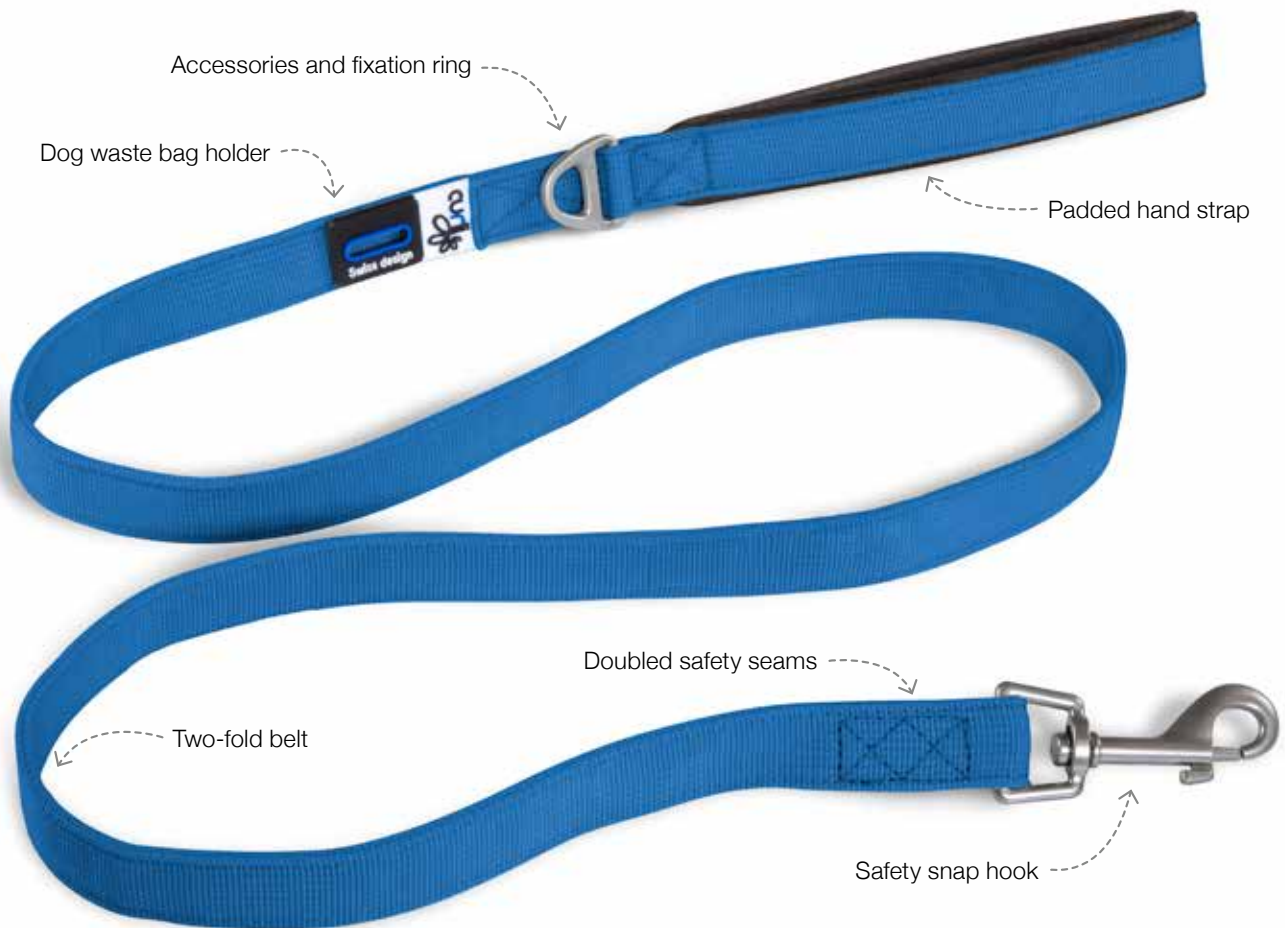

Ultra Strong Pocket Leash

The smallest, lightest and strongest leash

From our time in outdoor sports, we know that every tool needs to be small, light, comfortable and functional - without compromises. We apply this principle to our new Ultra Strong Pocket Leash. All components are made of the best materials that modern technology has to offer. The base material is Dyneema, a high-quality fibre, which is 1.7 times stronger than steel. For the hand strap, we use variable webbing for more comfort and with the splice technology we achieve unbreakable seams. In addition, we integrate a stainless steel snap hook-carabiner. All of these components combined create the most compact, lightest weight and strongest leash on the market.

Function & Design

- Ultra strong Dyneema rope 1.7 times stronger than steel
- Spliced loops on the Dyneema rope for a long and safe product life span
- Variable Webbing hand strap, the most comfortable hand strap on the market
- 2 lengths available: 160 cm / 63 inch & 110 cm / 43 inch Pocket foldable, the leash disappears in your pocket it's so small and foldable
- Ultra light, it feels as if you do not have a leash in your hand
- Stainless Steel snap hook, 5 times stronger than regular snap hooks
- Dog waste bag holder; to always have a poop bag at hand

Rhodesian Ridgeback
Ultra Strong Pocket Leash
Belka Comfort Harness Size L
Weight 32 kg / 70.54 lb

Basic Leash

The simplest connection to your dog

Unfortunately, we often have to put our dogs on the leash. Therefore, we wanted to make a virtue out of necessity and developed the Basic Leash.

In everyday life, we realized what is required of a leash. And most importantly, what features are needed to meet those demands.

Function & Design

- 140 cm / (M) 4.6 feet x 1.5 cm / 0.59 inch or (L) 2 cm / 0.78 inch
- Metal ring to attach accessories
- Dog waste bag holder
- Matching safety snap hook and ring as curli harnesses
- Padded handle, comfortable and optimal grip