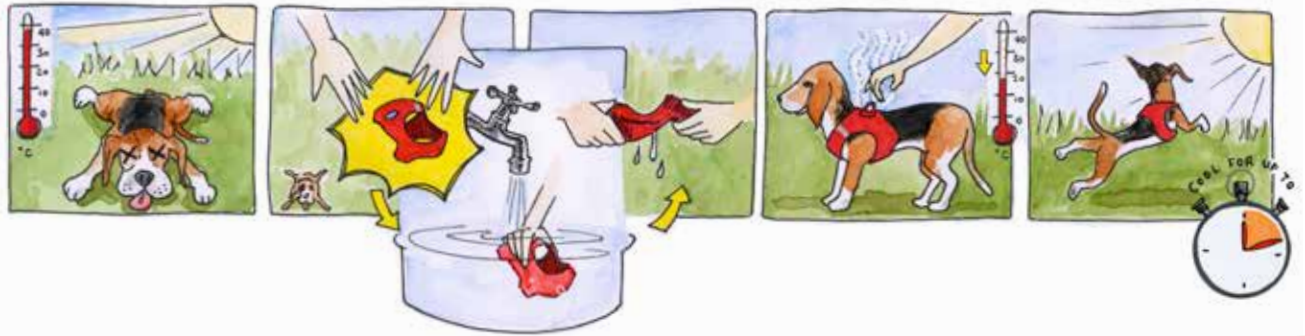

Air-Mesh

Cools - when immersed in water

Dachshund
Stretch Comfort Leash Lime
Vest Harness curli Clasp Lime Size S
Weight 6.3 kg / 13.88 lb

The water is stored between the mesh, acting as a heat exchanger - keeping your dog beautifully cool even in the hottest weather.