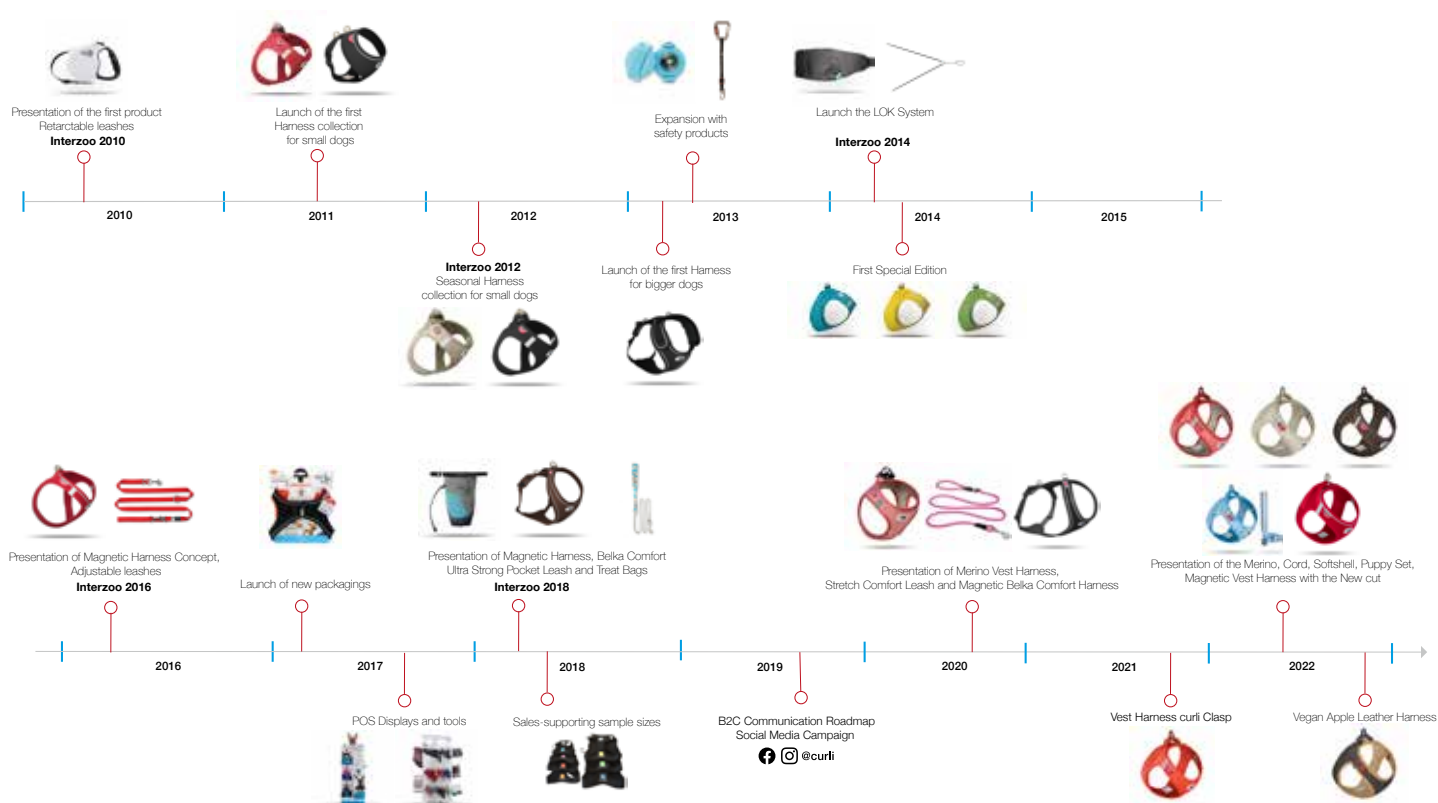

Innovation

We're the most innovative harness brand on the market, constantly working on new ideas to make our products even better. And when it comes to quality, only perfection will do (we are Swiss, after all).

Expertise

As the leading harness specialist, we have a wealth of knowledge to share. We can provide information and advice on harnesses, dog safety and communication.

Cavapoo
Stretch Comfort Leash Ruby
Vest Harness curli Clasp Ruby Size XS
Weight 4.5 kg / 9.92 lb

Collie Puppy
Vest Harness curli Clasp Skyblue Circles Size S
Weight 5.2 kg / 11.46 lb

curli stands for

- Leader in communication
- One of Europe's leading suppliers of premium dog harnesses and accessories.
- Extraordinary attention to detail and a scientific approach to functionality and design, unmatched in the industry, inspired by mountaineering and winter sports.