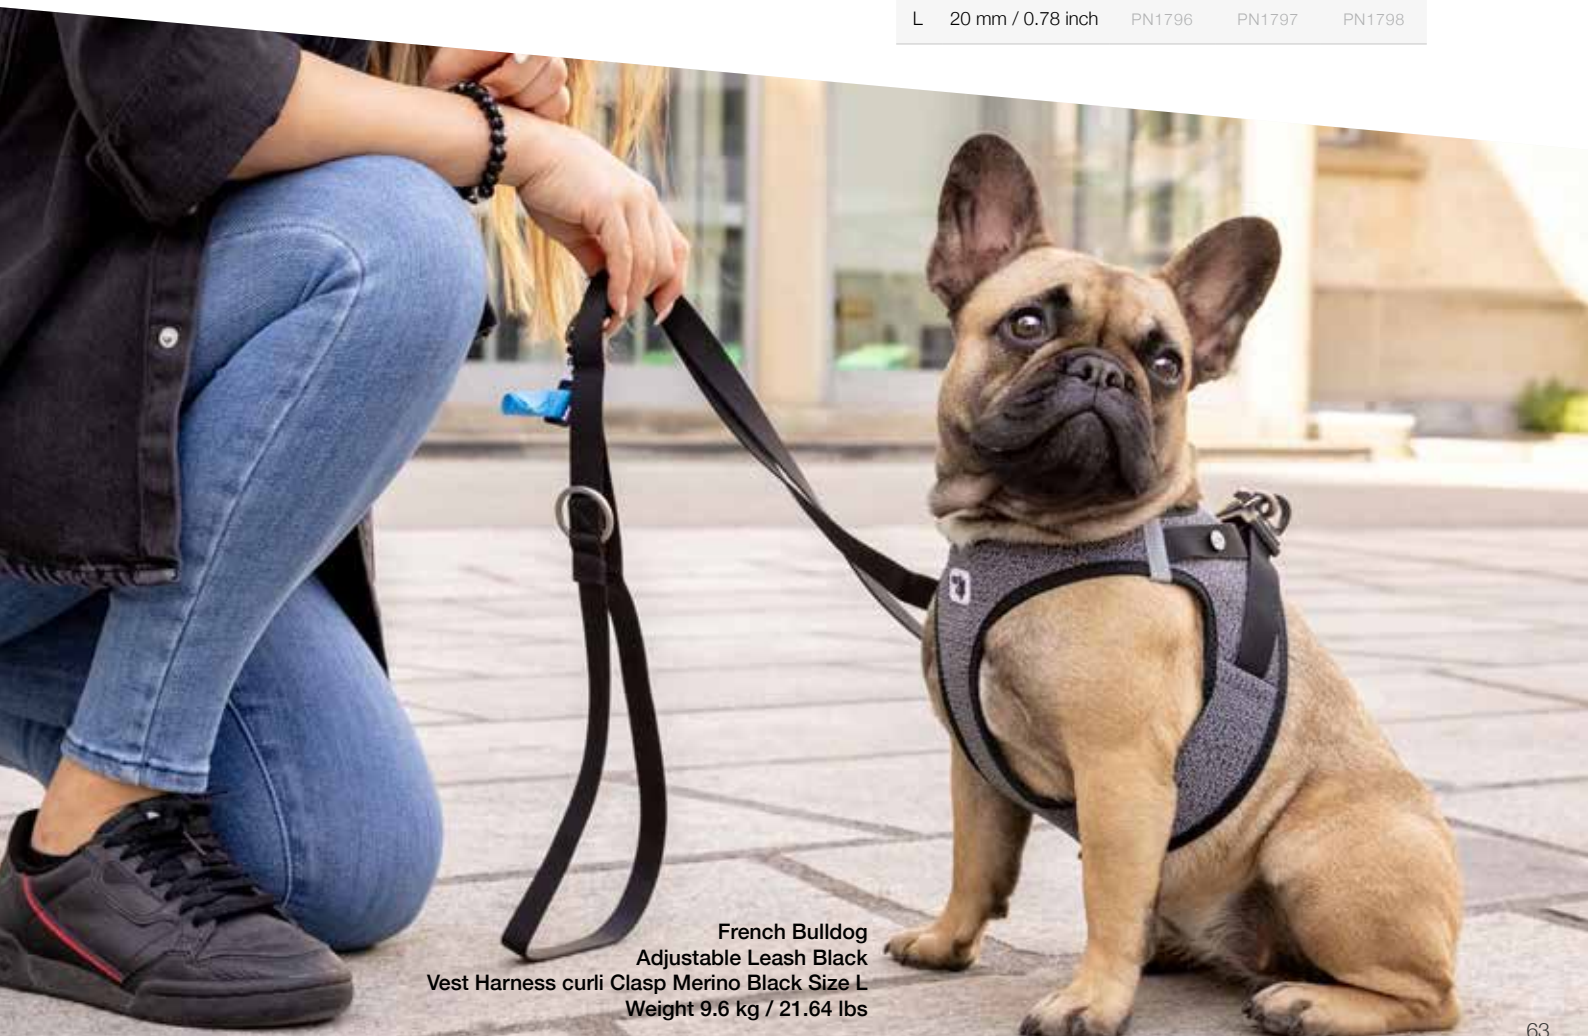

€/$/CHF

	200 cm / 6.56 feet	Black	Red	Brown
M	15 mm / 0.59 inch	PN1799	PN1800	PN1801
L	20 mm / 0.78 inch	PN1796	PN1797	PN1798

French Bulldog
Adjustable Leash Black
Vest Harness curli Clasp Merino Black Size L
Weight 9.6 kg / 21.64 lbs