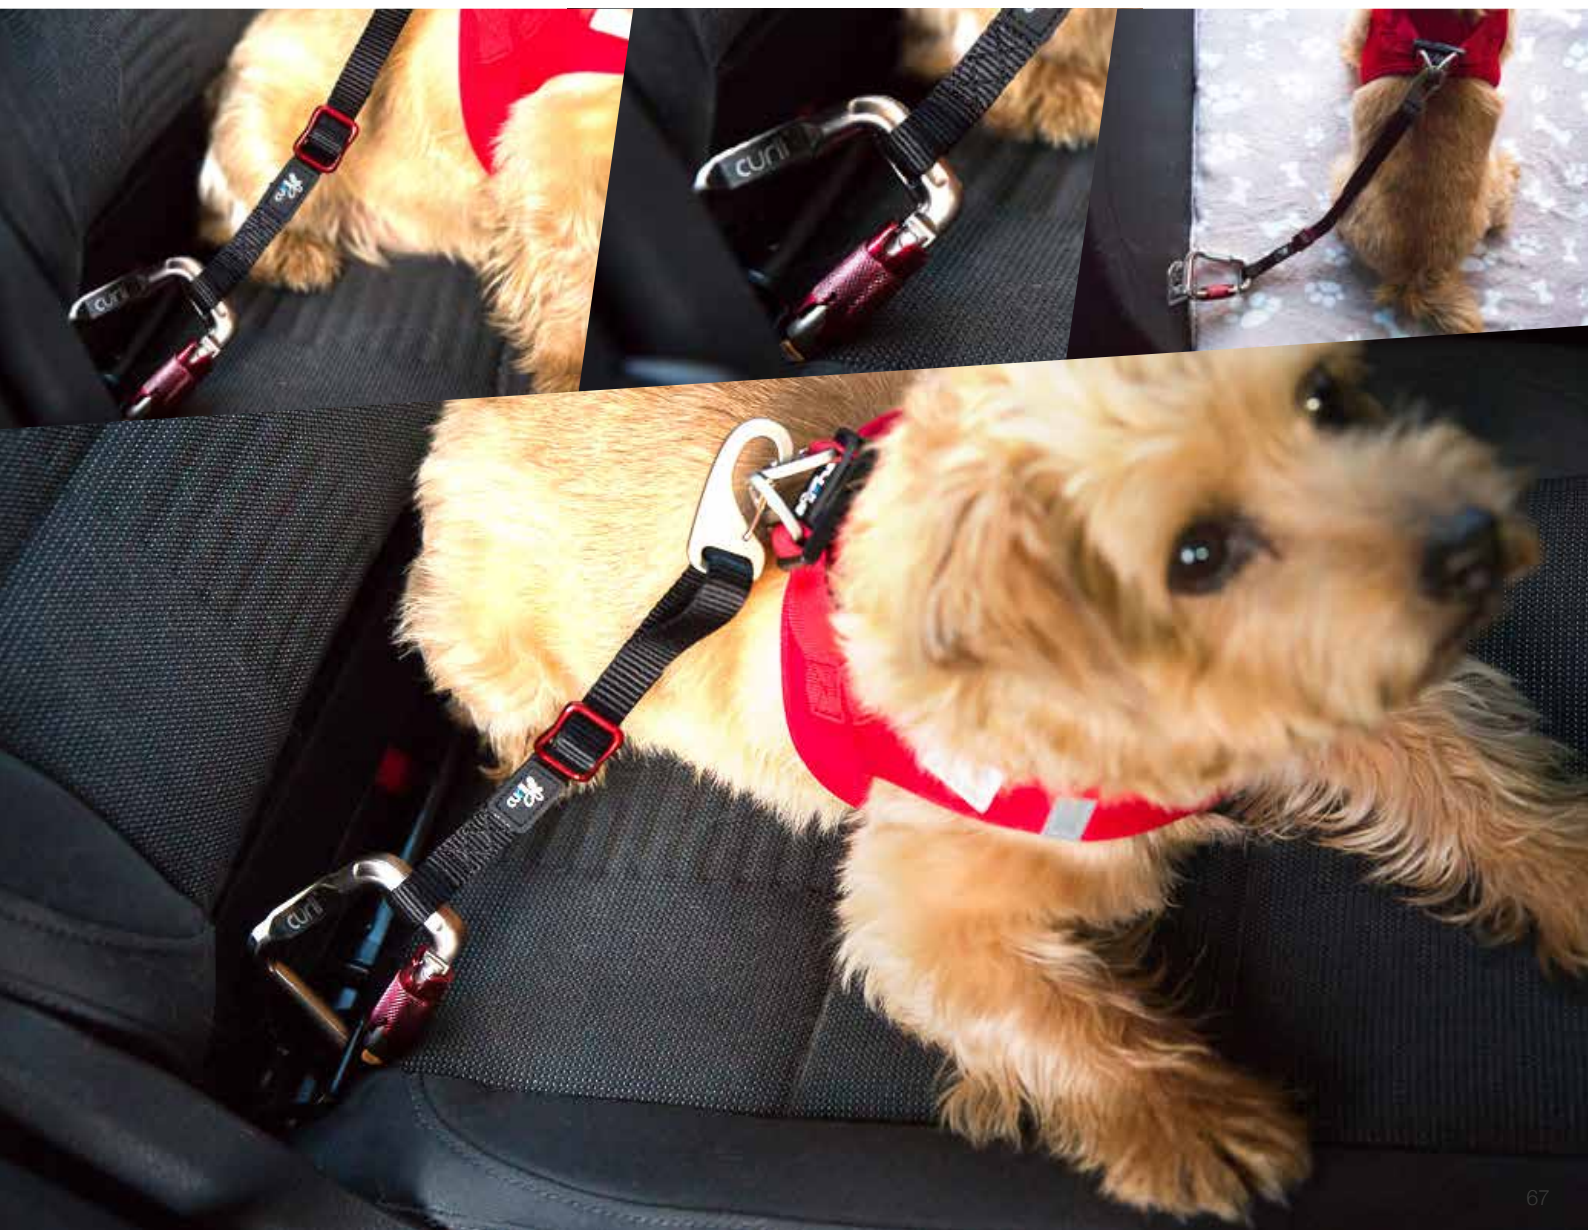

€/$/CHF

S 30 cm / 11.8 inch PN1331

L 60 cm / 23.6 inch PN1333